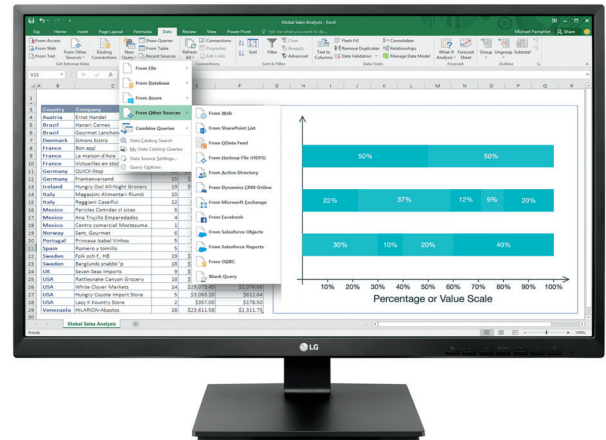

27BK550Y

27" Full HD IPS Monitor

EAN CODE: 8806084672384

27"

- Full HD IPS Display
- Ergonomics for Perfect Working Conditions
- Advanced Tech Design
- Built-in Power for Orderly Workspaces
- Mini PC Connection Available
- PVC-Free: No Noxious Materials

For more information
www.lg.com/uk/monitors

DISPLAY

Size(Inch)	27"
Panel Type	IPS
Color Gamut (CIE1976)	72%
Color Depth(Number of Colors)	16.7M
Pixel Pitch(mm)	0.3114 x 0.3114
Aspect Ratio	16:9
Resolution	1920 x 1080
Brightness	250 cd/m2 (Typ) 200 cd/m2 (Min)
Contrast Ratio(Original)	1000 : 1 (Typ)
(DFC)	Mega
Response Time(on/off)	-
Response Time(GTG)	5ms (High)
Viewing Angle(CR≥10)	178 / 178 (CR≥10)
Surface Treatment(Glare/Non Glare)	Anti glare ,3H